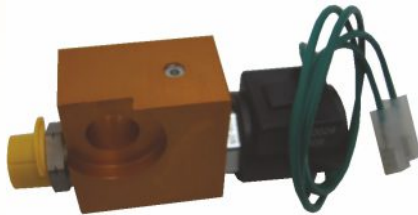

Best Seller!

Watch out for best seller items - Huge Savings*

*Minimum quantities may apply.

24v Valve Assembly

Part Number: V036

24v Valve Assembly

Part Number: 5-30035
Ram Valve

24v Valve Assembly

Part Number: 4697-075-7
Ram Valve

24v Valve Assembly

Part Number: 4300
Ram Valve

Wiring Loom

Part Number: 4-099477
3.4m cable 32mm OD
(Suits 5-30035)

24v Coil & Boot

Part Number: 3424
Coil length 37mm, hole 13mm
(Suits 4300)